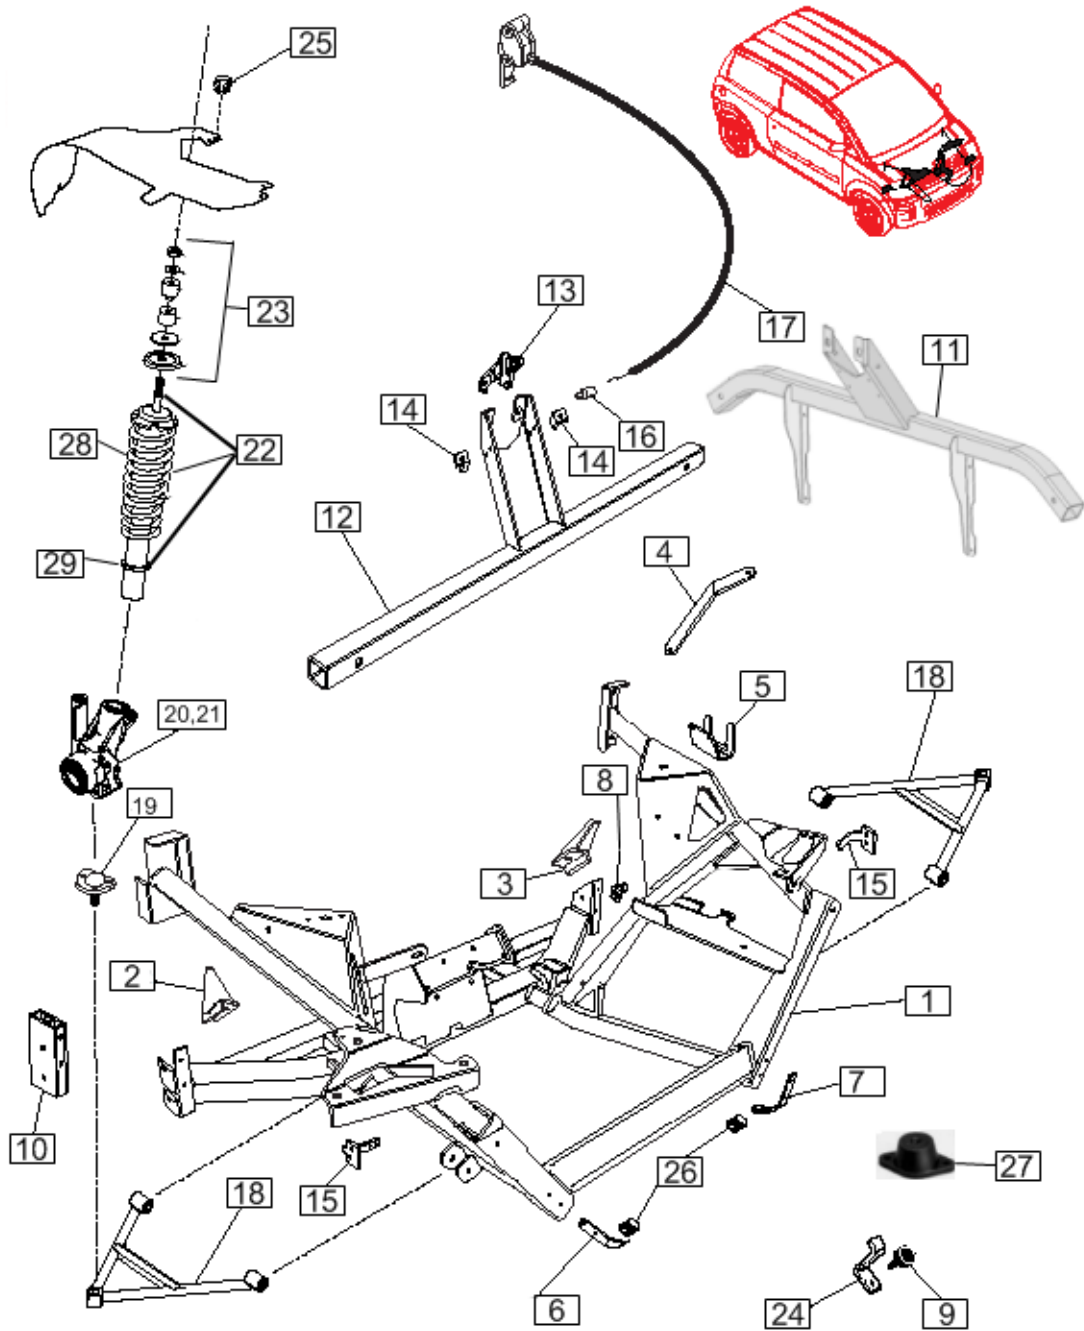

Front Frame - Engine Frame and Front Suspension

Item ID	Part Number	Description
1	160-00172	Alu engine frame
2	160-00305	Right steering link bracket
3	160-00306	Left steering link bracket
4	160-00308	Sub frame bracket
5	160-00295	Windshield washer bottle holder
6	160-00285	Right fascia bracket
7	160-00286	Left fascia bracket
8	105-00110	Clip - vent tube
9	160-00086	Rubber stopper
10	160-00291	Reinforcement tube
11	102-00038	Weldment - HVAC Condenser
12	160-00290	Front cross frame/heater only
13	160-00321	Hood latch striker
14	160-00318	Angle bracket
15	160-00287	Fascia bracket
16	160-00307	Hood release cable tip
17	160-00304	Hood release cable
18	160-00098	A arm
19	160-00079	Suspension ball joint
20	160-00221	Left front spindle assembly
21	160-00215	Right front spindle assembly
22	102-00184	Front absorber + new spring
23	160-00062	Front strut hardware kit
24	160-00160	Stop bracket
25	105-00111	Clips
26	160-00175	Clip nut
27	102-00015	Motor mount
28	102-00017	Front Spring
29	160-00679	Front Absorber Shock