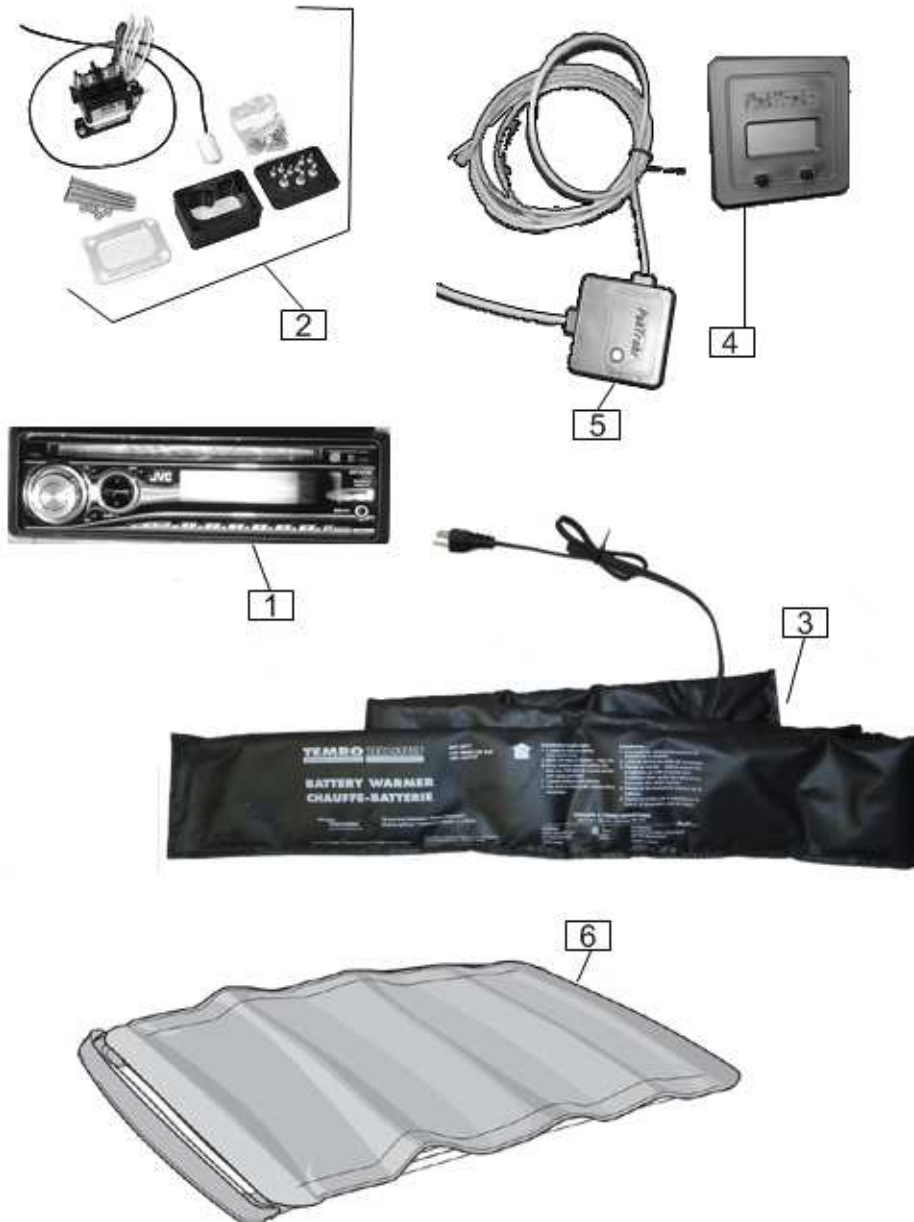

Additional Options

Item ID	Part Number	Description
1	103-00081	Radio JVC AM/FM/CD iPod
2	133-00164	Fast Battery Charger Socket
3	133-00150	Battery blanket assembly
4	103-00192	Paktakr System (Need to order with Remote)
5	103-00193	Remote (Need to order with Paktakr System)
6	103-00080	Folding electric sunroof