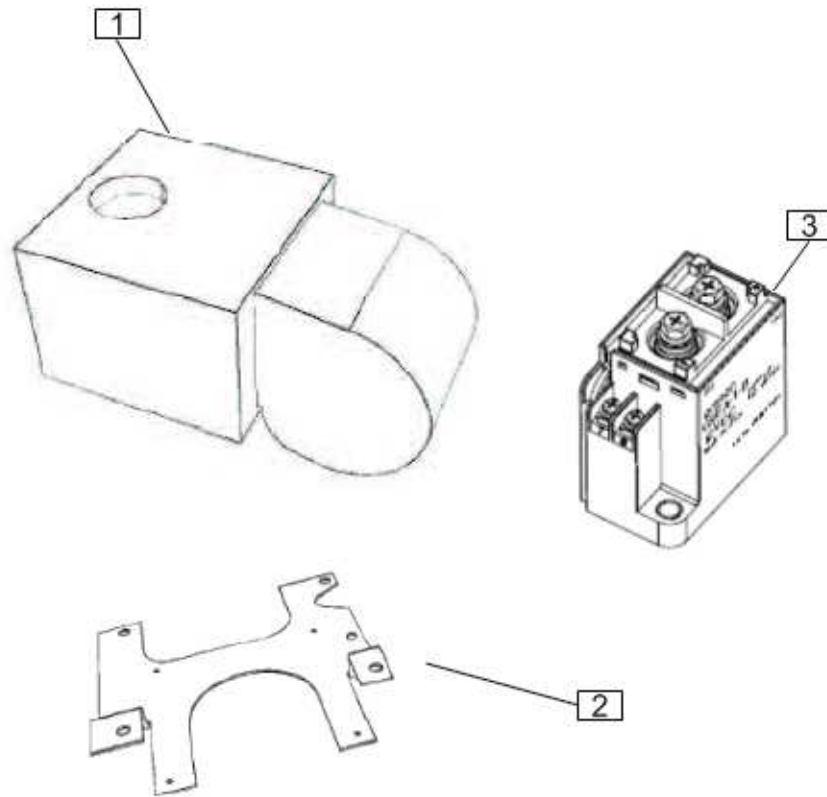

Heating and Ventilation System -
Heater Only Option Components

Item ID	Part Number	Description
1	132-00083	Heater
2	102-00009	Bracket - Heater support
3	103-00018	Relay - high current 12 VDC