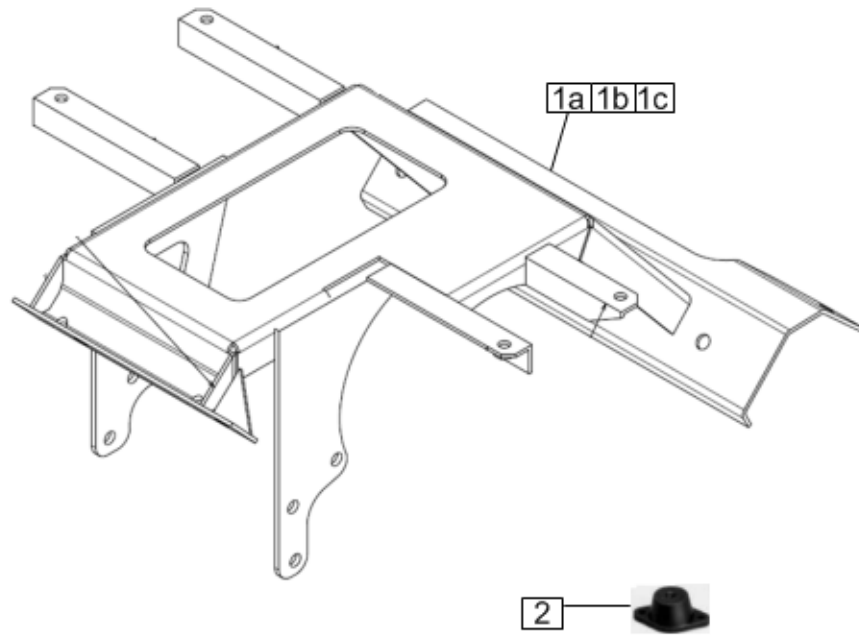

Front Frame - Motor Bridge/Motor Mount

Item ID	Part Number	Description
1a	102-00105	Motor bridge - DC drive
1b	102-00108	Motor bridge - Graziano Gearbox
1c	102-00225	Motor bridge - MY 2009
2	102-00015	Motor mount