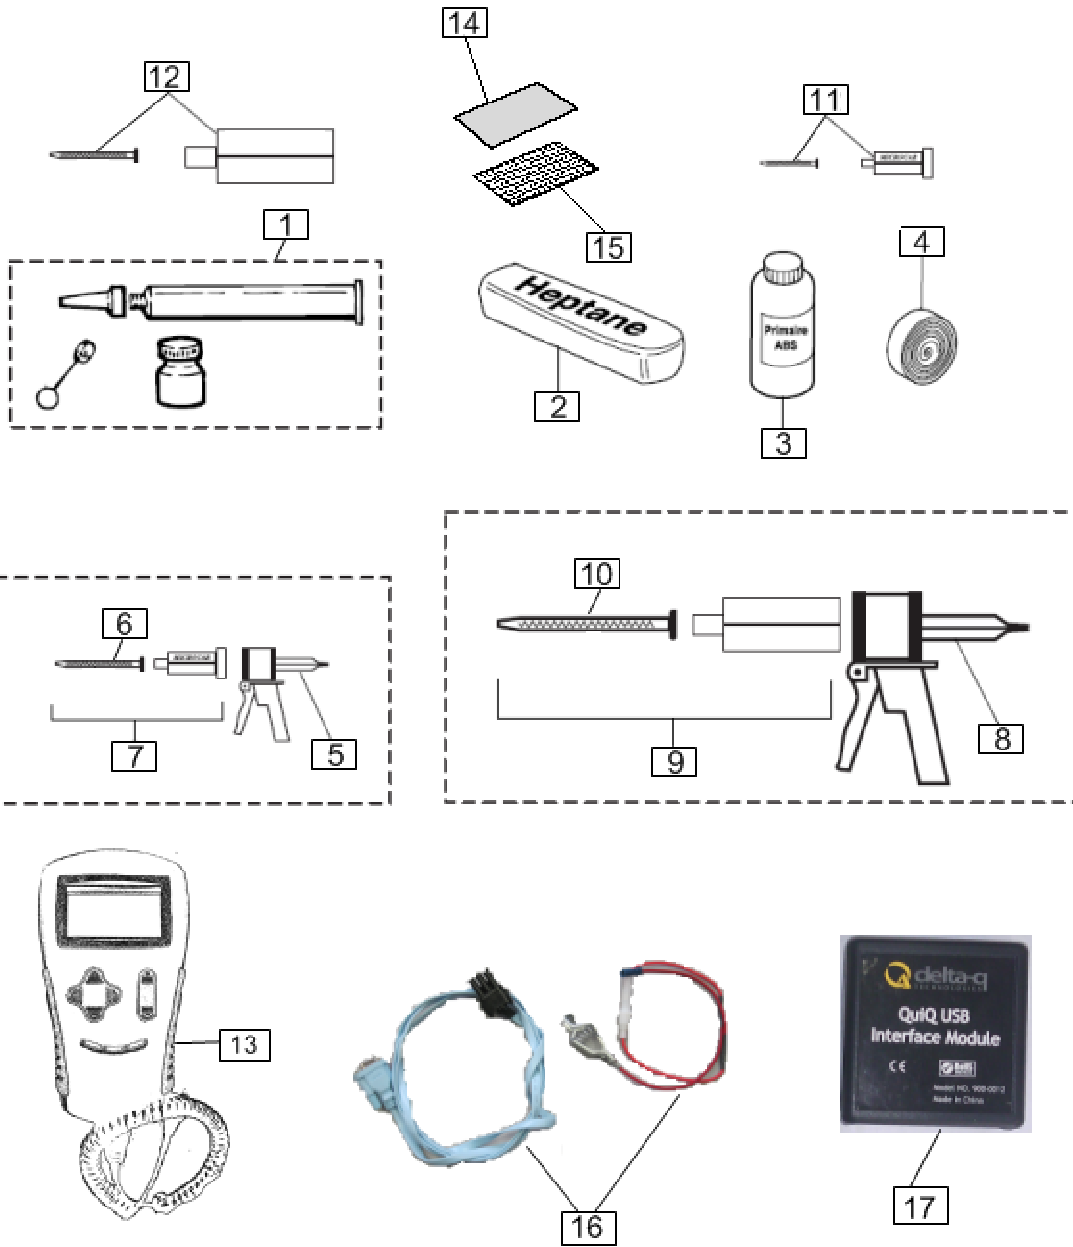

Repair Tools

Item ID	Part Number	Description
1	160-00418	Glass removal and installation kit
2	160-00419	Heptane degreaser (100 clothes)
3	160-00420	ABS primer
4	160-00421	Sealing tape
5	160-00422	Manual applicator gun 50cc
6	160-00423	Mixer 50 cc
7	160-00425	ABS repair kit 50 cc
8	160-00426	Manual applicator gun 400cc
9	160-00427	Alu, Abd, Twintex-Sticking Kit 400cc
10	160-00428	Mixer 400cc
11	160-00430	Bi-component Glue A252 - 50 cc
12	160-00429	Bi-component Glue A252 - 400 cc
13	103-00181	Curtis controller hand held programmer
14	160-00294	Floor carpet repair materials
15	160-00267	Twintex repair sheet
16	103-00026	Ge Controller programing cables
17	160-10033	DeltaQ Charger Programmer