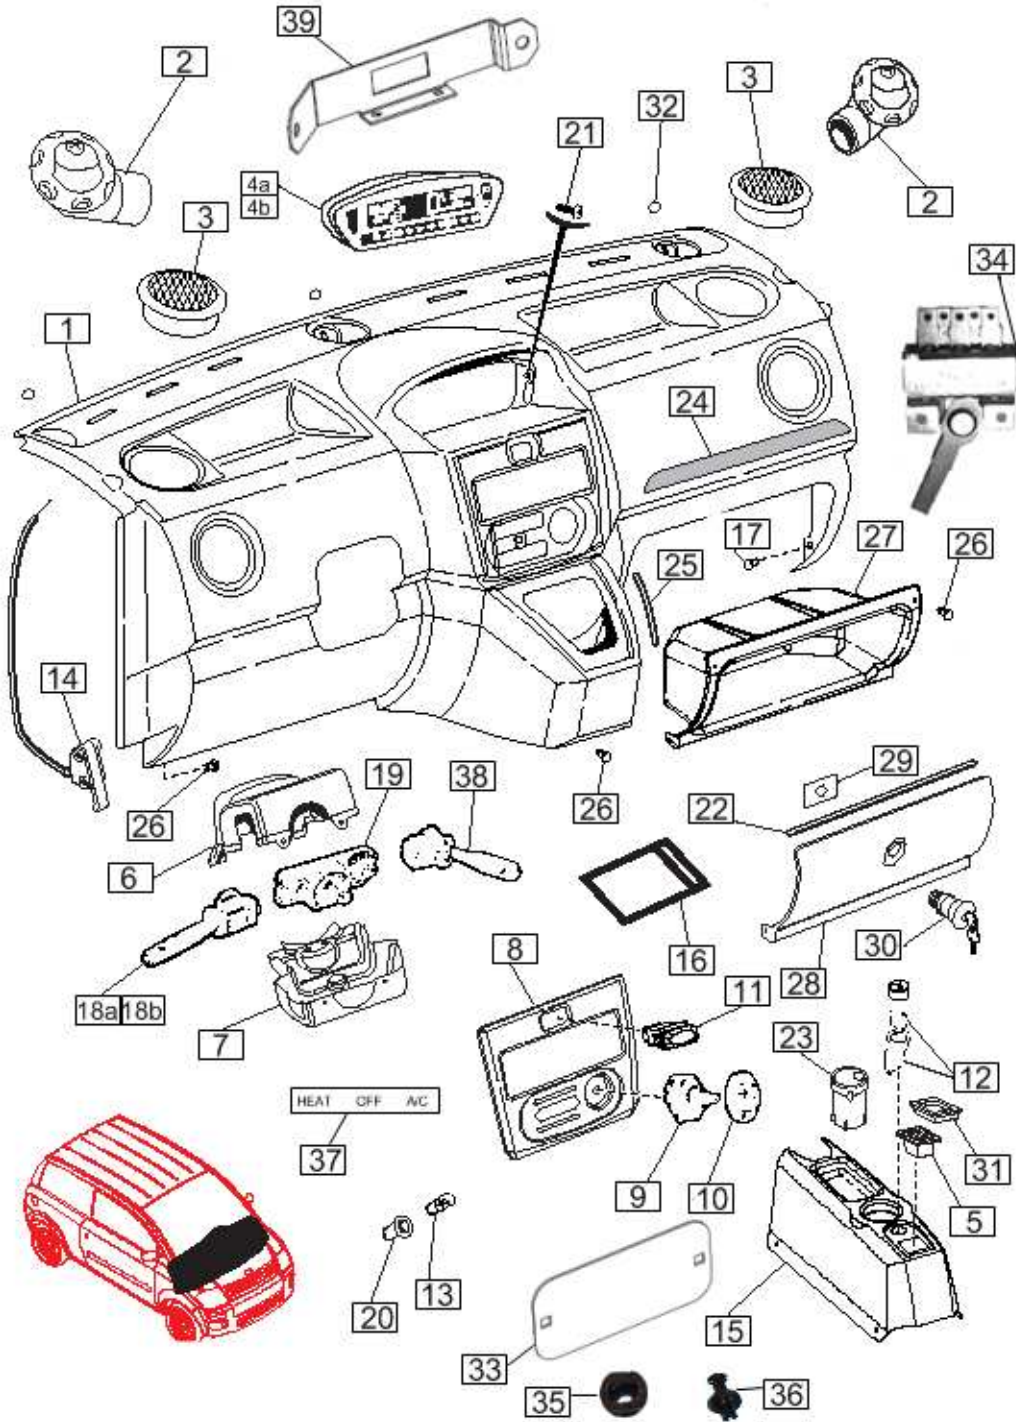

Dashboard

Item ID	Part Number	Description
1	160-00684	Dashboard
2	160-00091	Dash mounted vent
3	160-00188	Speaker + grille
4a	160-00309	Instrument cluster (DC)
4b	103-00065	Instrument cluster (AC)
5	160-00158	Window switch (some right and left)
6	160-00638	Upper steering column cover
7	160-00639	Lower steering column cover
8	160-00640	Center bezel
9	160-00029	Fan switch 3V
10	160-00030	Fan knob
11	160-00641	Hazard switch
12	160-00642	Cigarette lighter
13	160-00055	Dashboard light bulb
14	160-00304	Hood release
15	160-00643	Center console
16	160-00644	Document holder
17	160-00185	Push pin
18a	160-00491	Lighting Lever
18b	160-00492	Lighting lever with fog light
19	160-00057	Stack switch mounting bracket
20	160-00089	Light bulb socket
21	160-00196	Cluster screw 5x30
22	160-00058	Rubber seal
23	160-00183	Ashtray
24	160-00645	Wood Trim
25	160-00646	Gasket sheet (reversing lever bellow)
26	160-00647	Plastic rivet - glove box
27	160-00648	Glove box
28	160-00493	Glove box door
29	160-00649	Glove box lock cylinder bracket
30	160-00650	Glove box lock cylinder with key
31	160-00651	Window switch bezel
32	160-00652	Screw cover
33	102-00043	Center console side cover
34	103-00078	Switch - HVAC Mode Switch
35	105-00129	Nuts for center console cover
36	105-00130	Bolts for center console cover
37	104-00152	Decal - AC Switch
38	160-00490	Windscreen wiper lever
39	102-00040	Bracket - HVAC switch