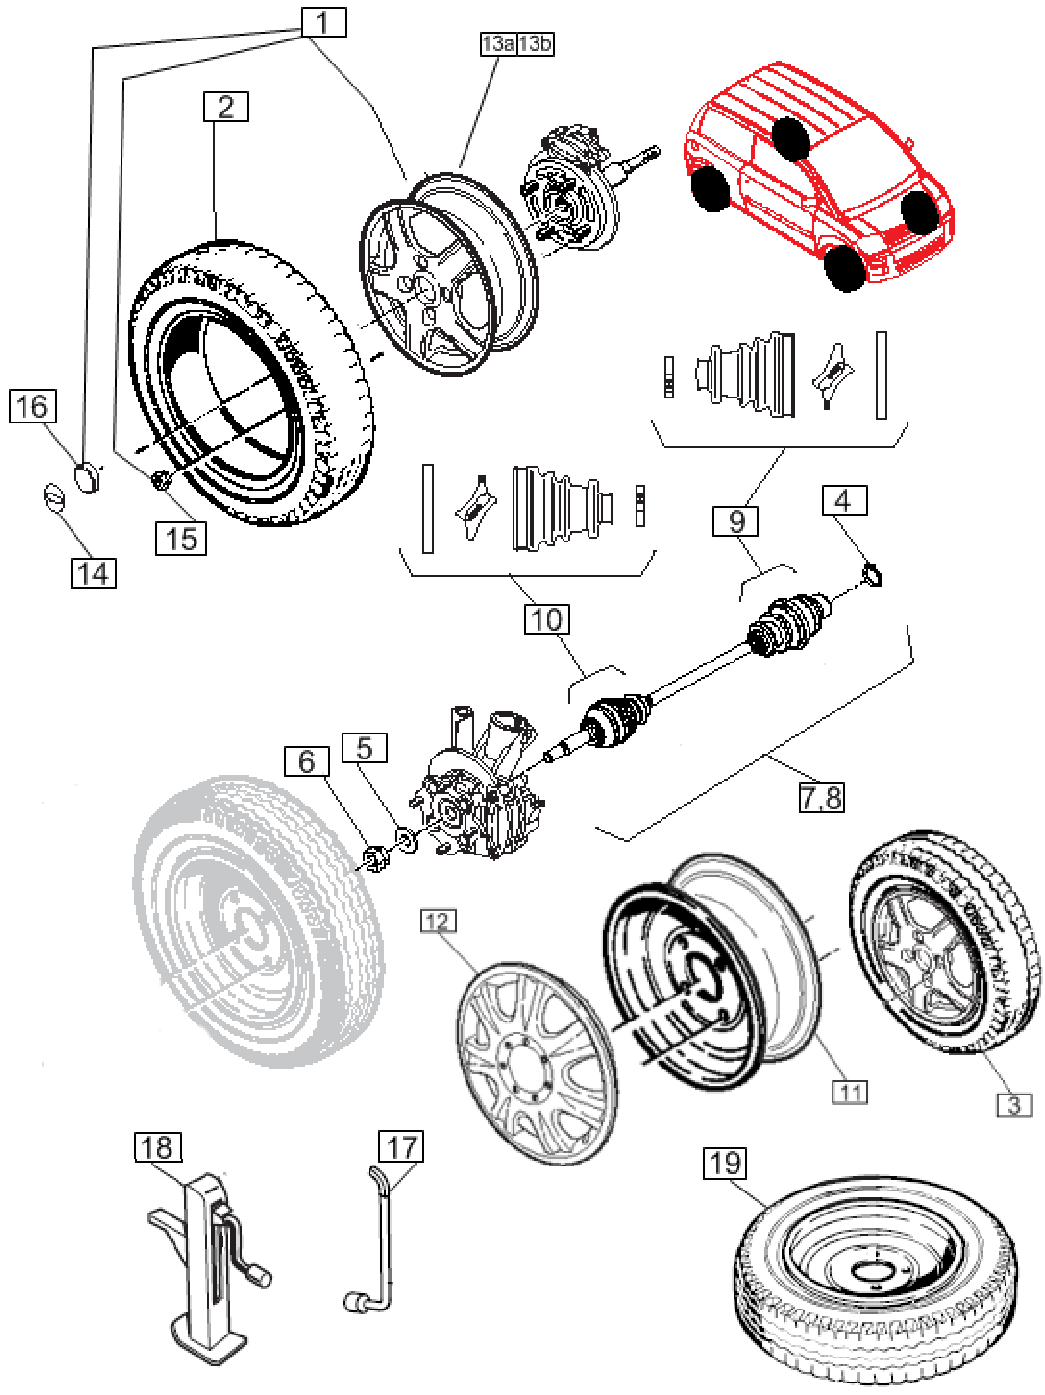

# Electrical Accessories

<b>Item ID</b>	<b>Part Number</b>	<b>Description</b>
1	160-00048	Door switch
2	160-00389	Receiver + remote control
3	160-00393	Key fob
4	160-00053	Flasher unit
5	160-00149	Micro-relay 12 V
6	160-00264	Power window module (Controls auto-up and auto-down window on doors)
7	160-00276	Diode (light - wipers)
8	160-00222	Side door harness
9	160-00675	Roof harness
10	103-00058	Battery harness
11	160-00277	Power window harness
12	103-00053	Motor Harness (AC Vehicles)
13	103-00017	Interface module

# Steering

<b>Item ID</b>	<b>Part Number</b>	<b>Description</b>
1	160-00044	Steering column
2	160-00682	Steering wheel
3	160-00683	Steering wheel cover
4	104-00002	ZENN steering wheel logo
5	160-00511	Lock barrel ignition/door(Ignition 2 door lock cylinder and 2 keys)
6	160-00097	Steering shaft
7	160-00142	Steering tie rod + washer (inner tie rod)
8	160-00258	Steering ball tie rod end (Outer tie rod)
9	160-00259	Rack & pinion boot
10	160-00100	Rack & pinion assembly
11	160-10004	Steering fasteners assembly (Steering U-Joint Fasteners)
12	160-00156	Grommet pass
13	160-00278	Clock spring
14	102-00045	Key blank

# Wheels and Front Axle

<b>Item ID</b>	<b>Part Number</b>	<b>Description</b>
1	160-10027	Alu rim assembly (5-spoke) /w Centre Cap
2	160-00401	Tires(All Season)
3	160-00415	Snow tires
4	160-00678	Retaining ring
5	160-00141	Washer half shaft
6	160-00468	Nut half shaft
7	160-00099	Right half shaft assembly
8	160-10024	Left half shaft assembly
9	160-00064	CV Boot kit gearbox side
10	160-00065	Half shaft CV boot -Wheel side
11	160-00400	Steel rim
12	160-00357	Hub cap
13a	160-00402	5-spoke alum rim
13b	160-00691	8-spoke alloy rim
14	104-00155	Decal - wheel cap 57mm
15	160-00004	Aluminum Wheel Nut
16	160-00087	Aluminum Rim plug cap
17	160-00574	Tire iron
18	160-00573	Jack
19	160-00637	Spare Tire