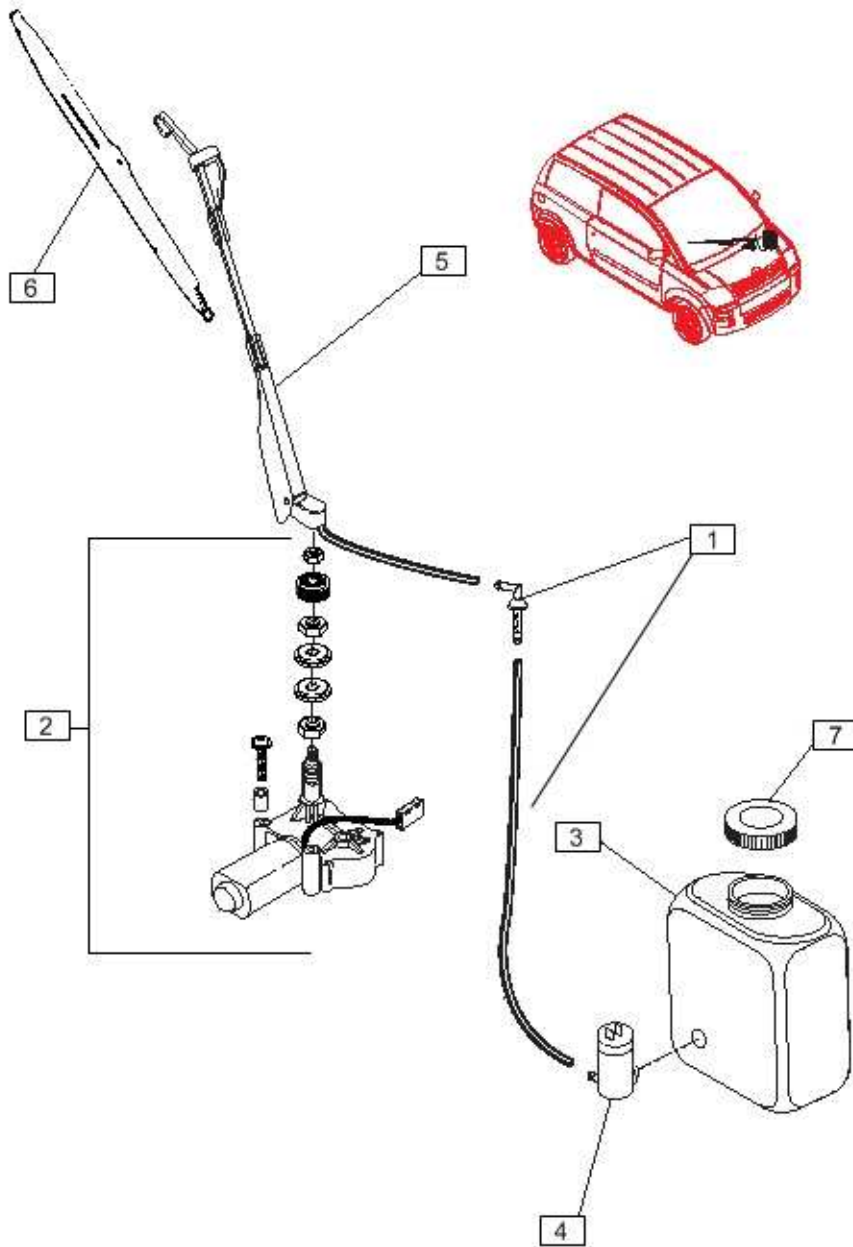

Windshield Wiper

Item ID	Part Number	Description
1	160-10026	Windshield washer hose assembly
2	160-10012	Windshield wiper motor assembly
3	160-00229	Windshield washer bottle
4	160-00224	Windshield washer pump
5	160-00134	Front wiper arm
6	160-00398	Front wiper blade
7	160-00254	Windshield washer bottle cap