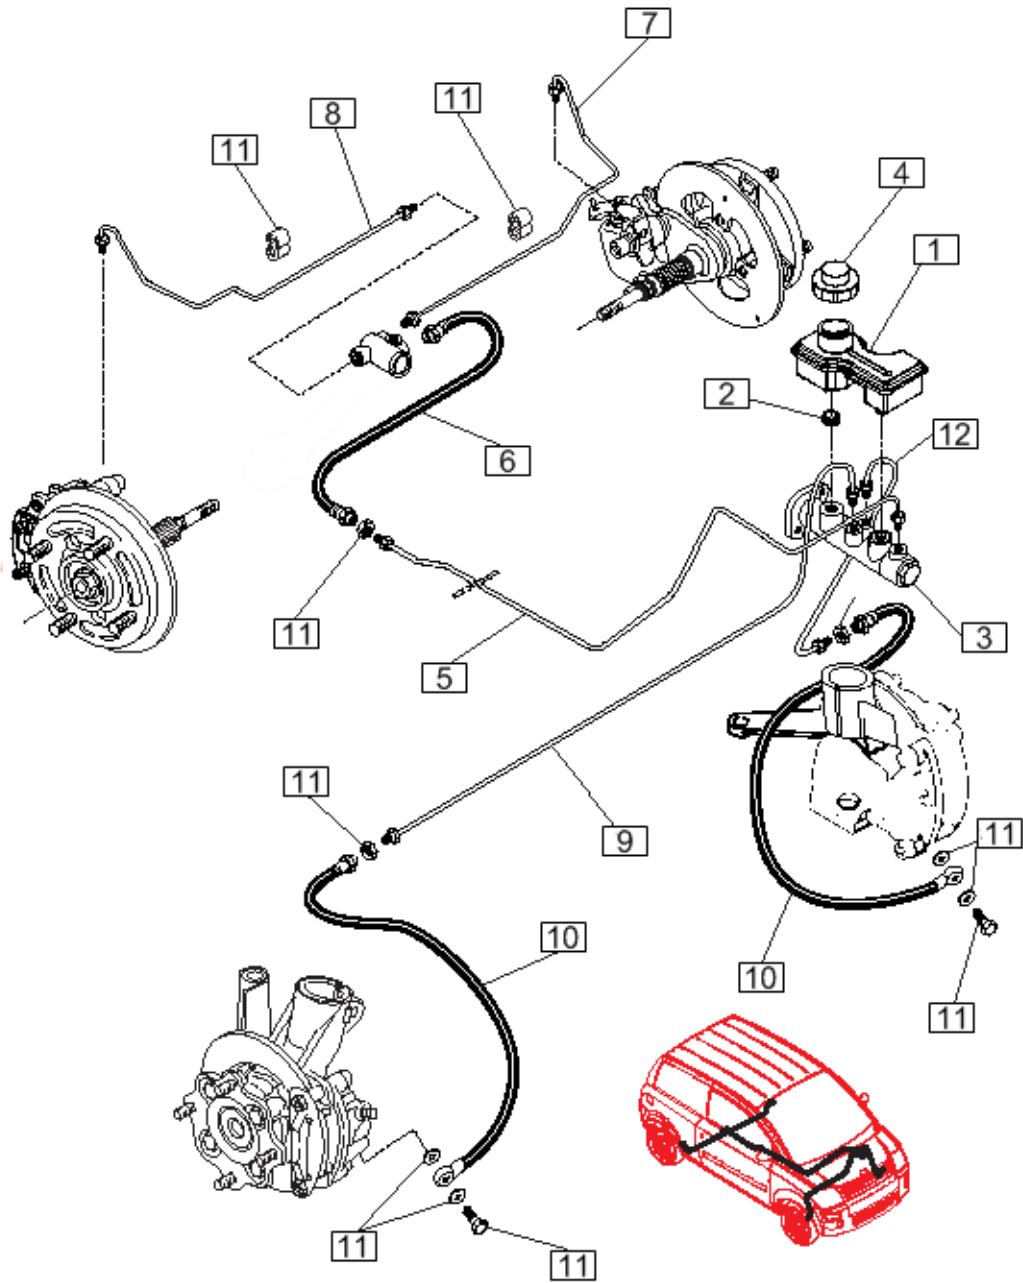

Brake Circuit

Item ID	Part Number	Description
1	160-00077	Brake fluid reservoir
2	160-00008	Brake fluid reservoir gasket
3	160-00162	Brake master cylinder
4	160-00090	Master cylinder reservoir cap
5	160-00131	Central brake line
6	160-00207	Rear break hose
7	160-00297	Left rear brake line
8	160-00296	Right rear brake line
9	160-00288	Right front brake line
10	160-00361	Front brake hose
11	160-10028	Brake circuit fastener assembly
12	160-00289	Left front brake line