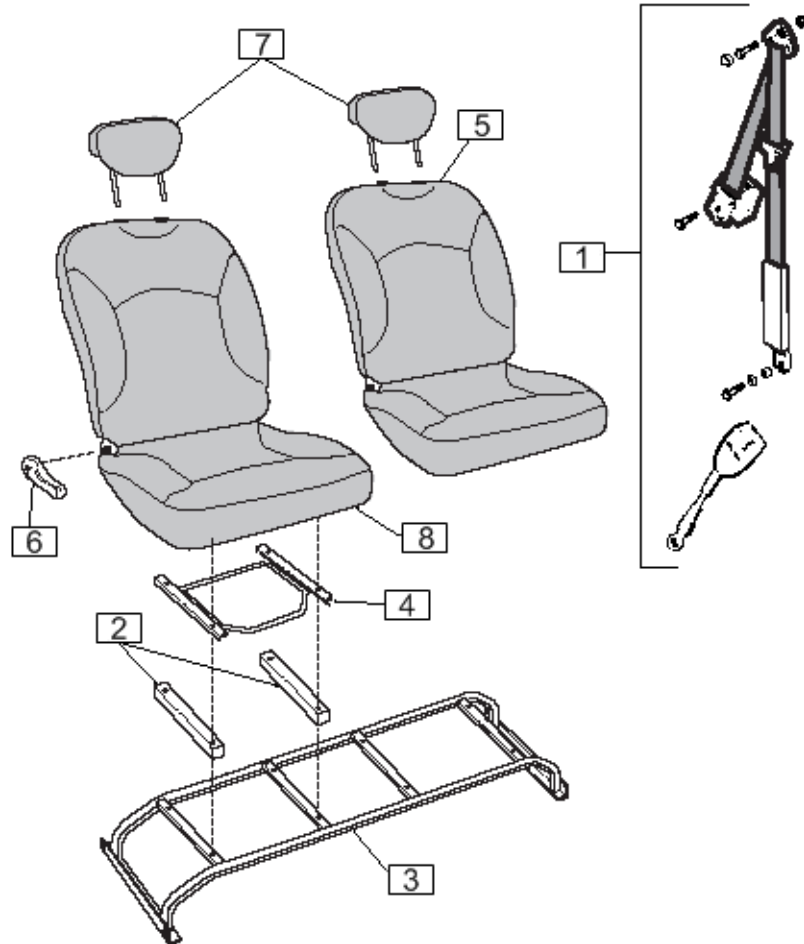

Seats / Seatbelts

Item ID	Part Number	Description
1	160-00670	Safety belt kit
2	160-00358	Raiser seat
3	160-00671	Seat support
4	160-00060	Seat rack
5	160-00672	Left seat
6	160-00263	Seat recline handle
7	160-00362	Headrest
8	160-00673	Right seat