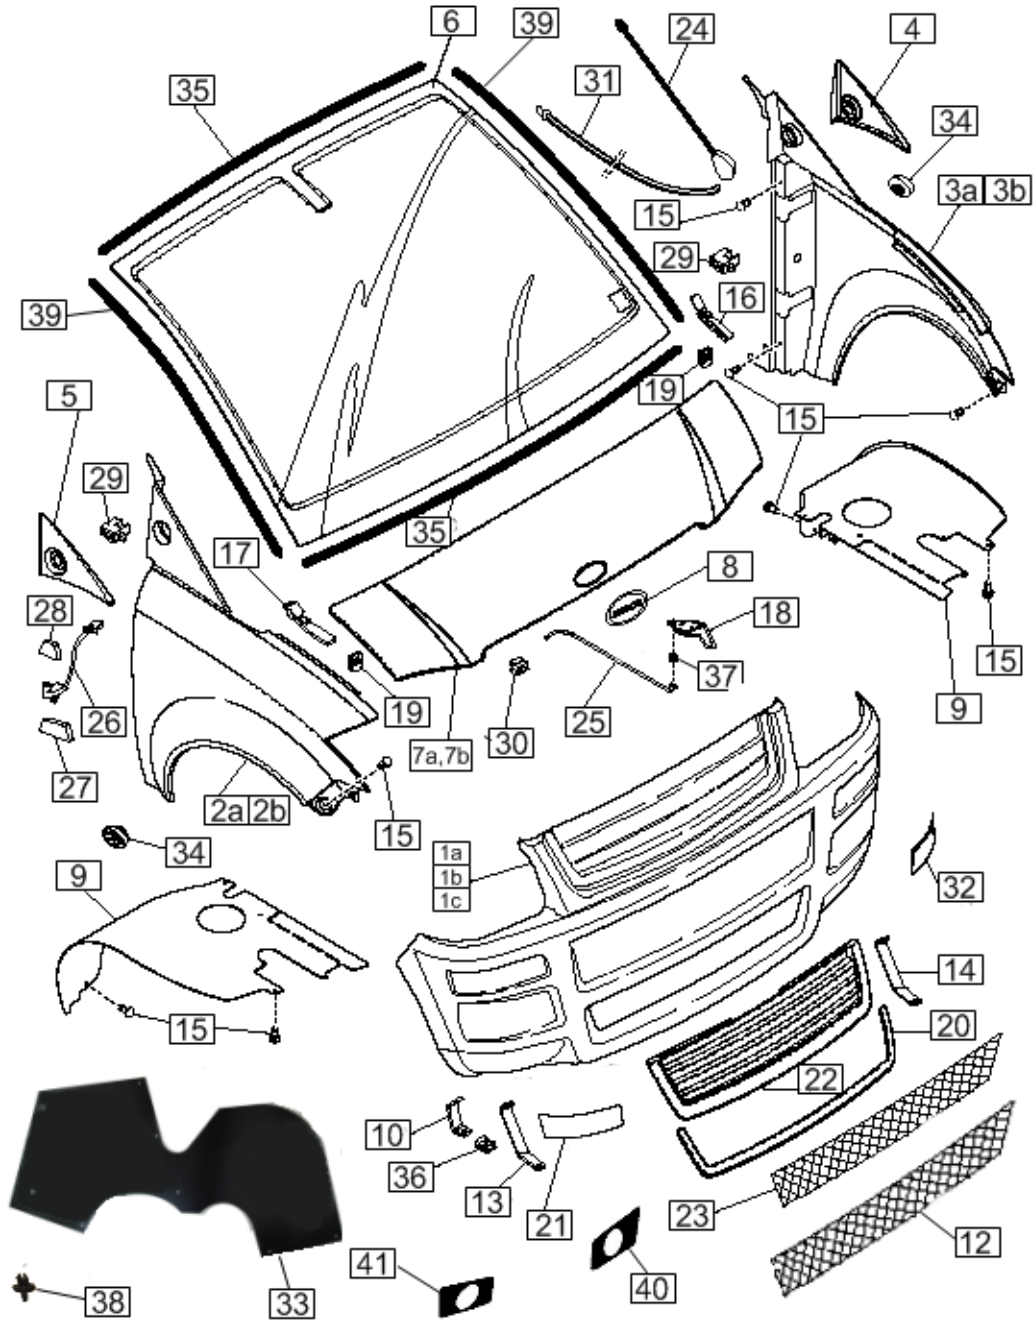

Front Body

Item ID	Part Number	Description
1a	160-00227	Unpainted front fascia (ZENN 2.2)
1b	160-00413	Unpainted front fascia (ZENN 2.22)
1c	160-10029	Unpainted front fascia - AC Equipped
2a	160-00729	Unpainted right front fender (without side marker hole)
2b	160-00662	Unpainted right front fender (repeater)
3a	160-00579	Unpainted left front fender (repeater)
3b	160-00730	Unpainted left front fender (without side marker hole)
4	160-00612	Left mirror cover
5	160-00613	Right mirror cover
6	160-00085	Windshield
7a	160-00531	Unpainted hood panel
7b	160-00226	2.2 unpainted hood panel
8	104-00010	ZENN logo
9	160-00284	Splash shield
10	160-00614	Front fascia attachment bracket
12	160-00615	Front fascia grill
13	160-00616	Right front alu frame
14	160-00617	Left front alu frame
15	160-00185	Push pin
16	160-00233	Left hood hinge
17	160-00232	Right hood hinge
18	160-00618	Striker
19	160-00234	Screw clip
20	160-00535	Front fascia grill chrome trim
21	160-00695	Front right fascia molding
22	160-00536	Front fascia grill
23	102-00109	Front fascia grill
24	160-00537	Radio antenna
25	160-00155	Hood support rod
26	160-00619	Ext. temperature sensor
27	160-00620	Lower sealing foam
28	160-00621	Upper sealing foam
29	160-00048	Door switch
30	160-00453	Hood clip
31	160-00624	Radio cable
32	160-00696	Front left fascia molding
33	102-00007	Motor frame splash guard
34	160-00540	Turn signal light
35	160-00037	Windshield molding
36	160-00175	Screw clip
37	160-00013	Hood grommet
38	105-00013	Motor frame plastic rivets
39	160-00034	Windshield side-edge seal
40	160-00623	Front left reflector
41	160-00622	Front right reflector