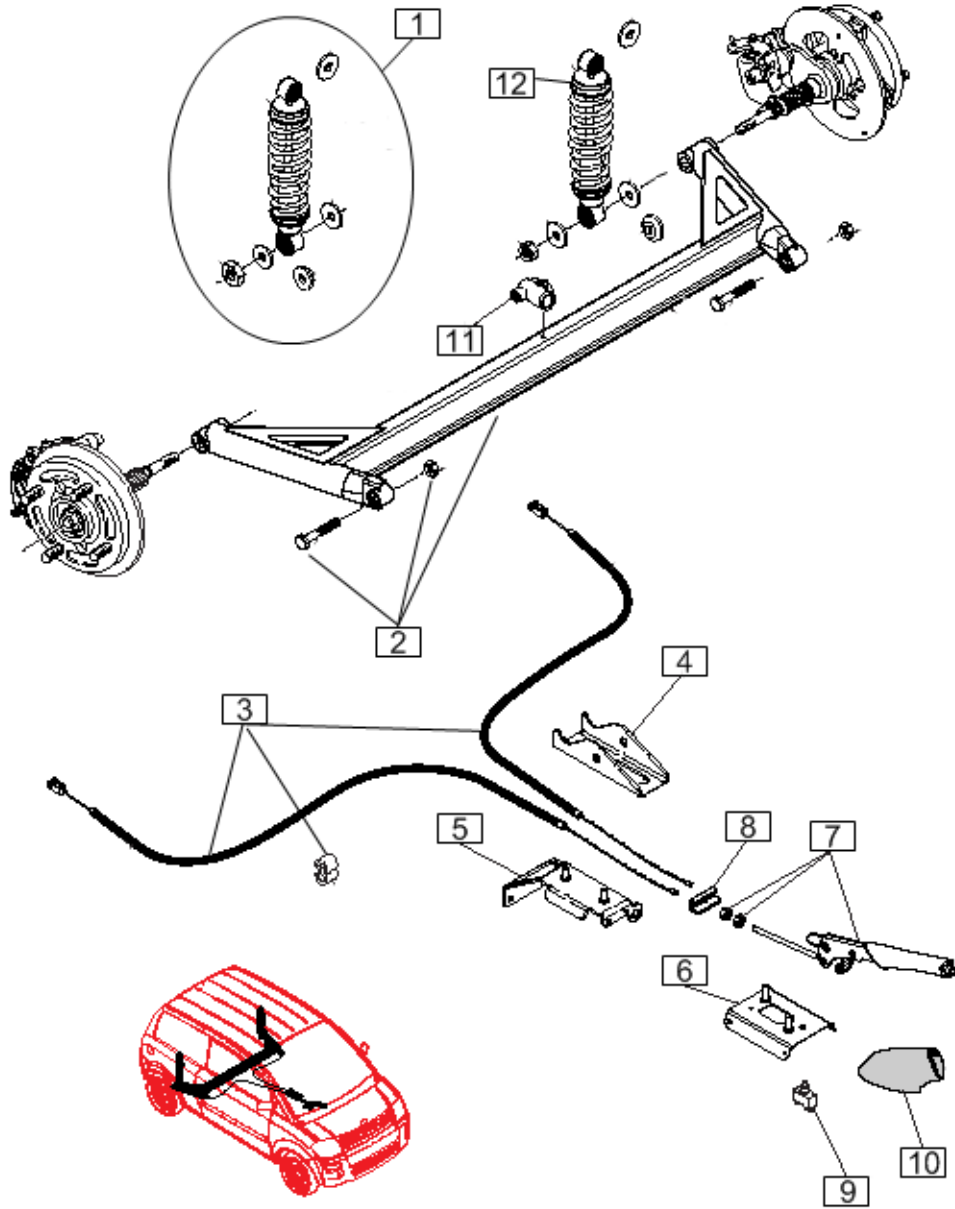

Rear Axle / Suspension and Hand Brake

Item ID	Part Number	Description
1	160-10001	Rear shock absorber assembly
2	160-10013	Rear axle assembly
3	160-10014	Hand brake cable assembly
4	160-00680	Hand brake cable support bracket
5	160-00206	Anchor plate
6	160-00166	Hand brake attachment plate
7	160-00032	Hand brake lever
8	160-00031	Equalizer bracket
9	160-00052	Stop light switch
10	160-00681	Hand brake sleeve
11	160-00107	Rear brake tee
12	102-00183	Rear shock absorbers + new spring