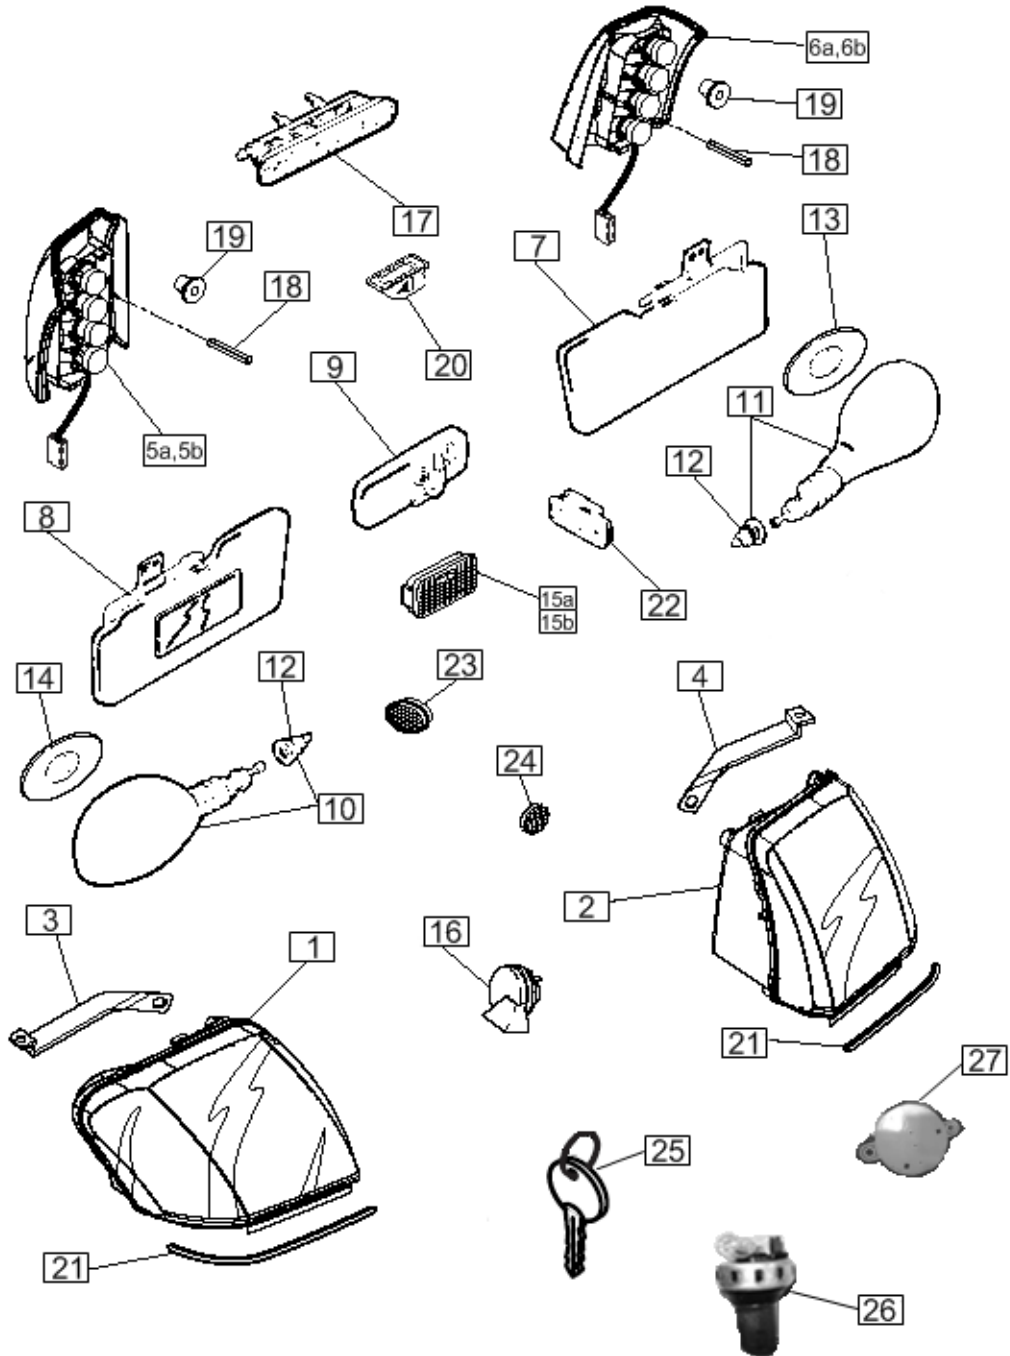

Lights and Accessories

Item ID	Part Number	Description
1	160-00081	Right headlight
2	160-00080	Left headlight
3	160-00180	Right headlight bracket
4	160-00181	Left headlight bracket
5a	160-00083	Right rear tail light 2.2
5b	160-00406	Right rear light
6a	160-00082	Left rear tail light 2.2
6b	160-00407	Left rear light
7	160-00046	Left visor
8	160-00045	Right visor
9	160-00024	Night/day rear view mirror
10	160-00108	Right side mirror assembly
11	160-00109	Left side mirror assembly
12	160-00061	Side mirror control handle cover
13	160-00230	Left side mirror
14	160-00231	Right side mirror
15a	160-00049	Interior light lamp 2007
15b	160-00653	Interior light lamp 2008
16	160-00116	Horn
17	160-00054	Center stop light
18	160-00184	Pin
19	160-00164	Rear light plastic nut
20	160-00056	License plate light
21	160-00022	Headlight seal
22	160-00654	Luggage area light
23	160-00655	Turn signal light
24	160-00656	Door reflector
25	102-00045	Key blank
26	103-00061	Buzzer socket backup alarm
27	103-00016	Backup alarm