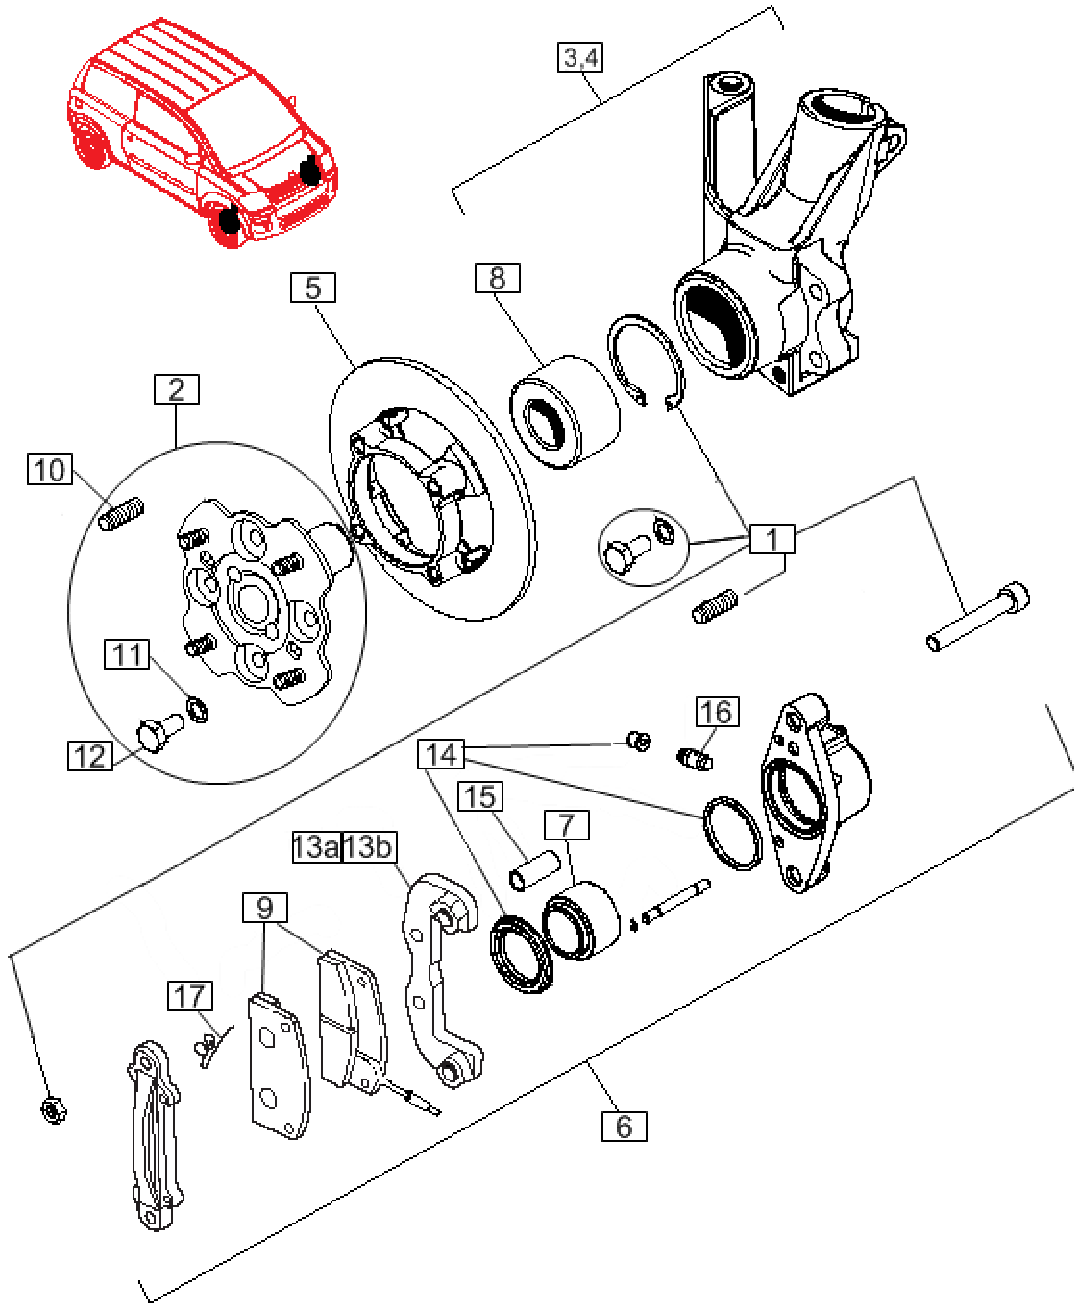

Front Brake / Wheel Hub

Item ID	Part Number	Description
1	160-10002	Front hub fastener assembly
2	160-10015	Front hub lower assembly
3	160-00221	Left front spindle assembly
4	160-00215	Right front spindle assembly
5	160-00329	Front rotor
6	160-00335	Left/right caliper assembly
7	160-00072	Caliper/piston
8	160-00211	Front wheel bearing
9	160-00334	Front Brake Pads - 1 set (2 Pads)
10	160-00067	Gudgeon
11	160-00457	Washer
12	160-00213	TE x 20 screw
13a	160-00216	Front/Rear yoke support
13b	160-00732	Brake Pad Frame
14	160-00217	Seal Kit
15	160-00068	Spacer
16	160-00073	Draining Screw
17	160-00138	Kit of 2 brake plate hook