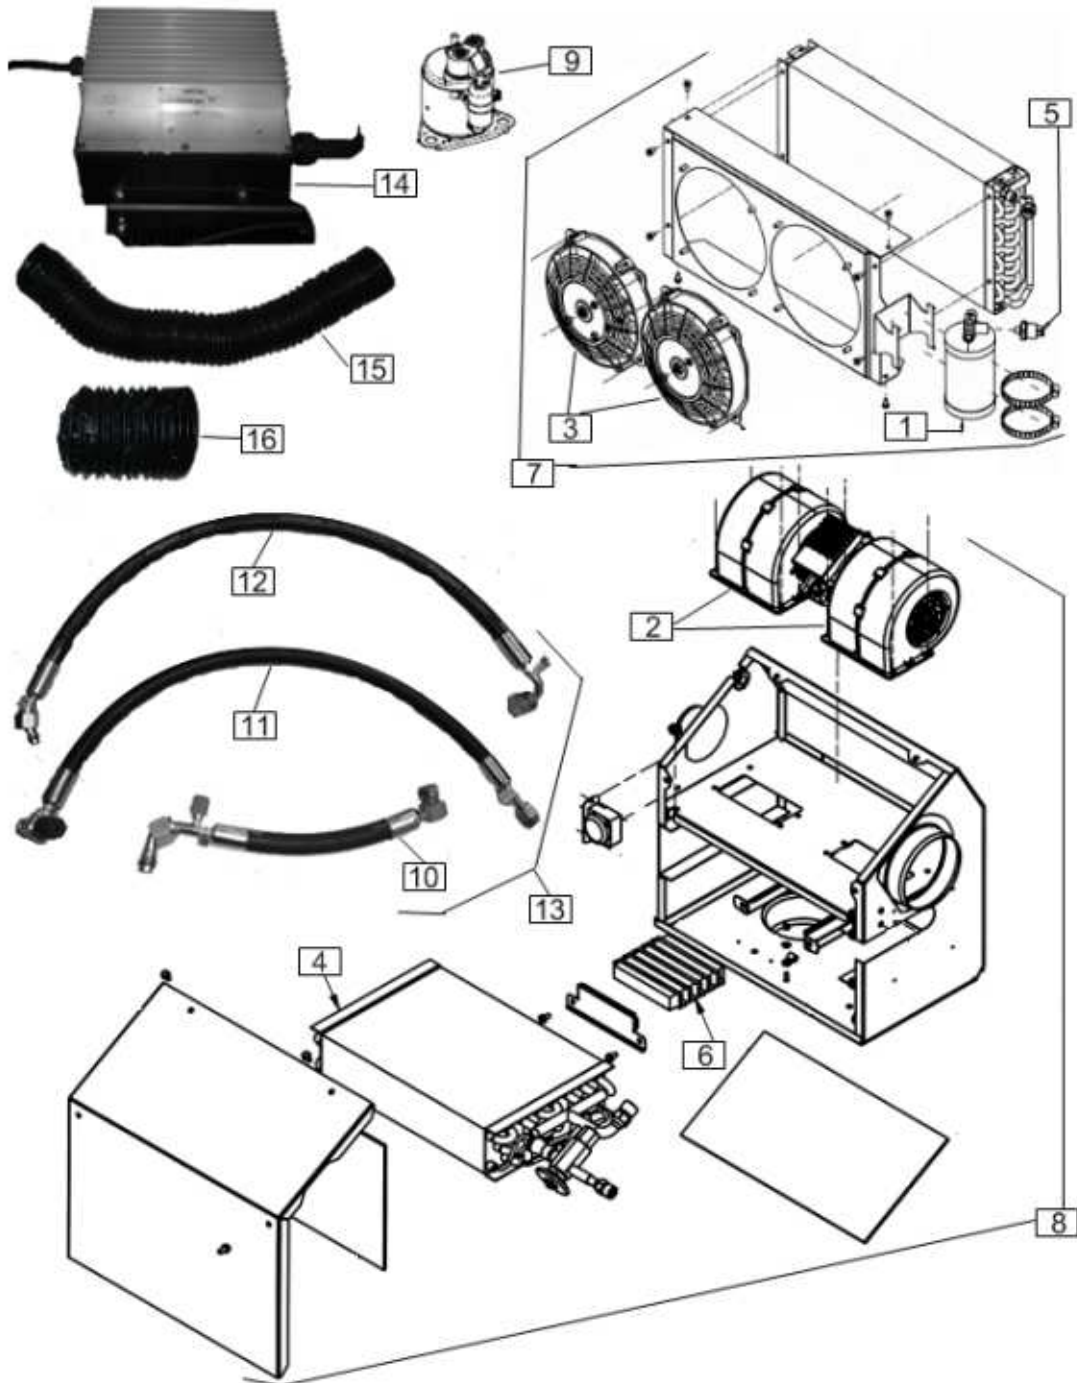

Heating and Ventilation System - HVAC Option Components

Item ID	Part Number	Description
1	102-00027	Receiver Drier
2	102-00168	Blower
3	102-00169	Fan - Condenser Fan
4	101-00004	Evaporator Coil
5	102-00162	Pressure Switch - Highside
6	103-00032	PTC Heater Element 72v
7	103-00030	Condenser assembly
8	103-00031	Evaporator box assembly
9	101-00001	Compressor
10	102-00180	Suction A/C line
11	102-00181	Liquid A/C line
12	102-00179	Discharge A/C line
13	102-00182	Hose kit
14	132-00087	HVAC controller assembly
15	102-00175	2" Air Hose
16	102-00176	4" Air Hose