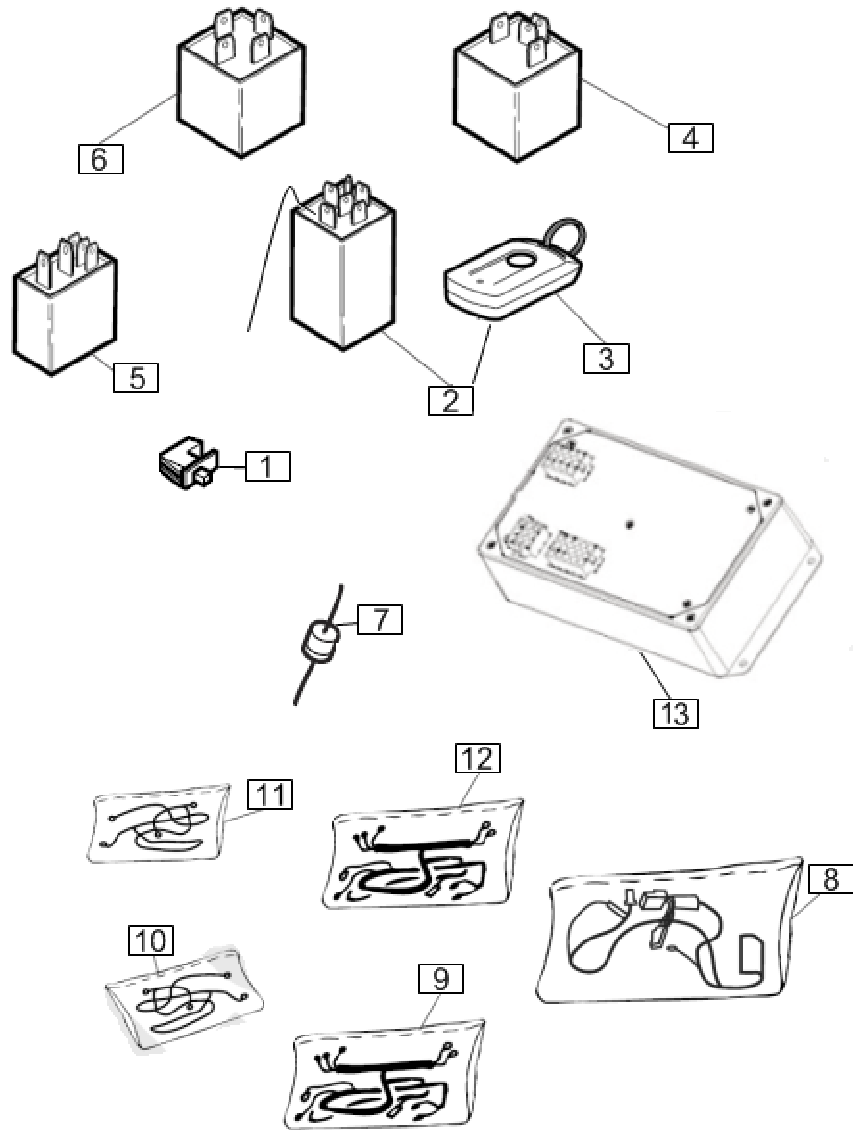

Electrical Accessories

Item ID	Part Number	Description
1	160-00048	Door switch
2	160-00389	Receiver + remote control
3	160-00393	Key fob
4	160-00053	Flasher unit
5	160-00149	Micro-relay 12 V
6	160-00264	Power window module (Controls auto-up and auto-down window on doors)
7	160-00276	Diode (light - wipers)
8	160-00222	Side door harness
9	160-00675	Roof harness
10	103-00058	Battery harness
11	160-00277	Power window harness
12	103-00053	Motor Harness (AC Vehicles)
13	103-00017	Interface module