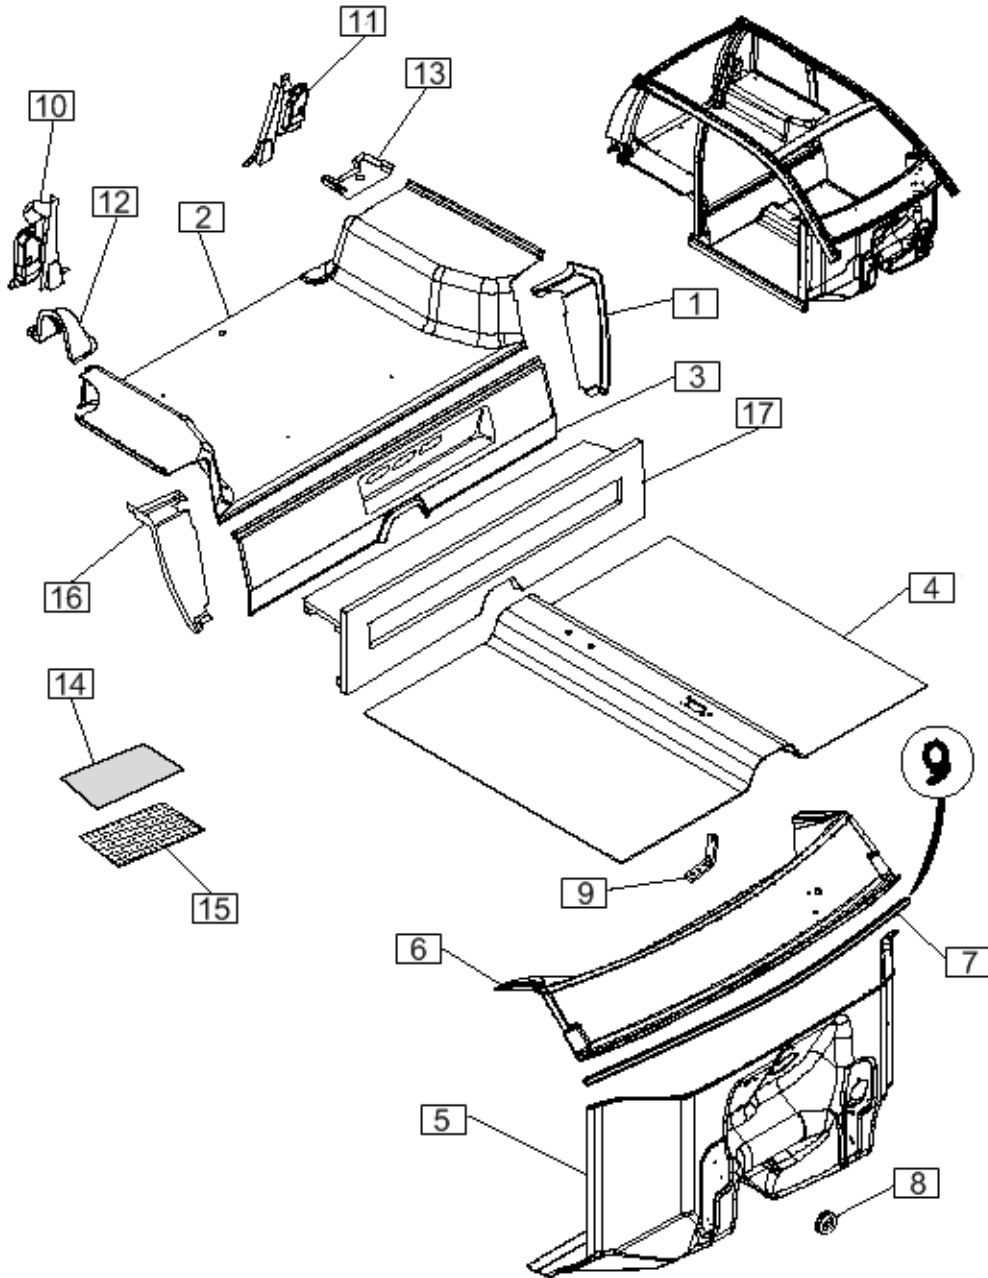

Floor

Item ID	Part Number	Description
1	160-00605	Left center floor extension
2	160-00364	Rear floor
3	160-00301	ABS Floor - Floor Panel with Vent
4	160-00606	Front floor panel
5	160-00084	Firewall
6	160-00661	Firewall - cowl
7	160-00176	Weather-strip seal
8	160-00156	Wire harness grommet
9	160-00607	Support bracket
10	160-00546	Rear right tail light support plate
11	160-00551	Rear left tail light support plate
12	160-00129	Right rear floor extension
13	160-00130	Left rear floor extension
14	160-00294	Floor carpet repair materials
15	160-00267	Twintex repair sheet
16	160-00608	Right center floor extension
17	160-00333	Rear floor panel