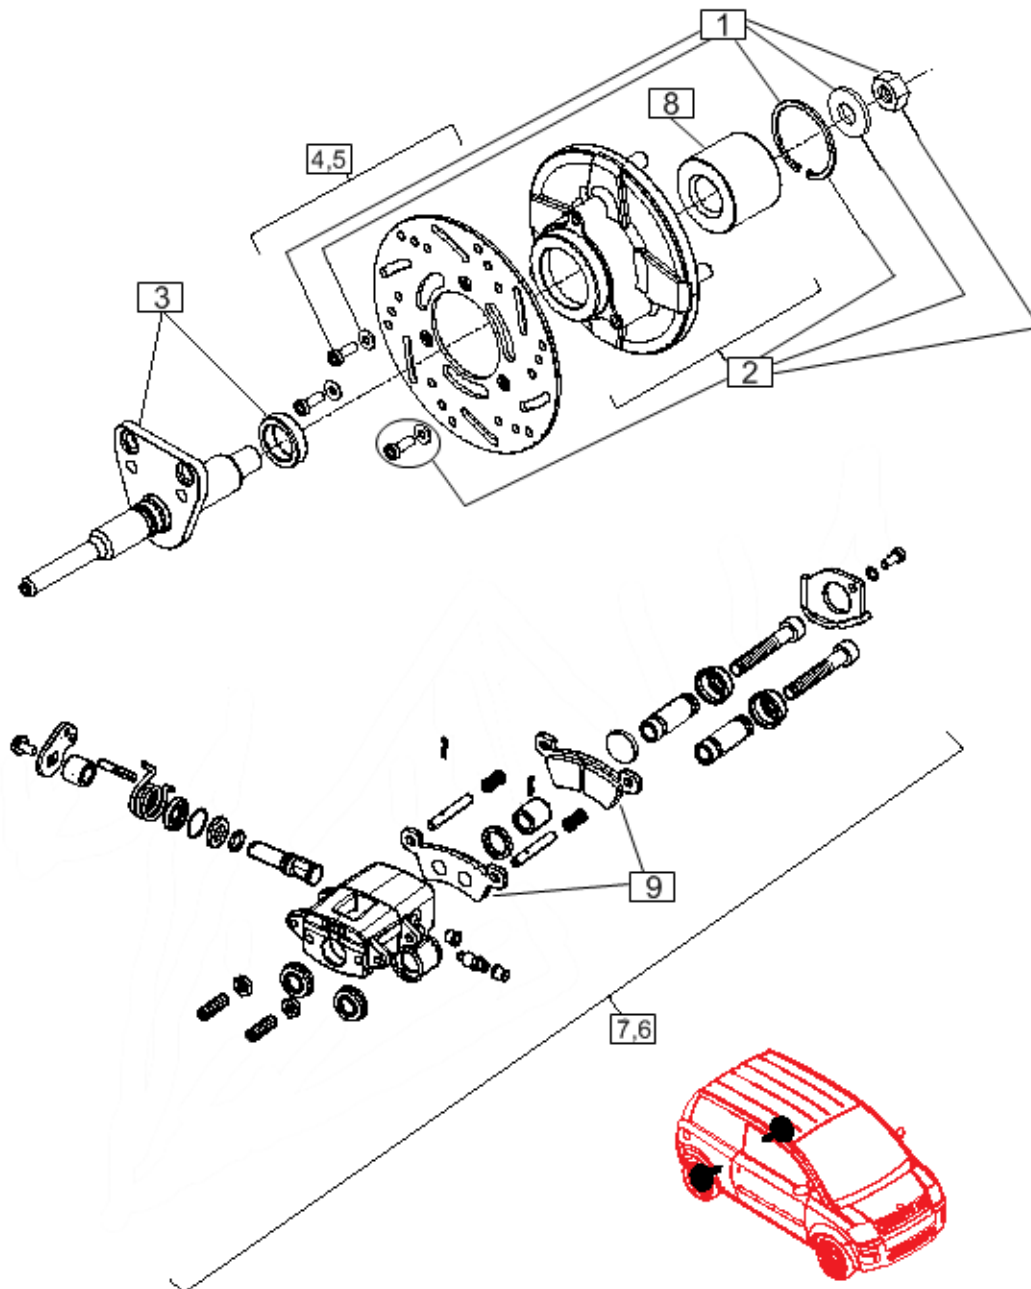

Rear Brake / Wheel Hub

Item ID	Part Number	Description
1	160-10016	Rear brake fastener assembly
2	160-10003	Rear hub assembly
3	160-00469	Rear wheel shaft Ø 12
4	160-00405	Left rear slotted brake disc - 3 screws
5	160-00471	Right rear slotted brake disc - 3 screws
6	160-00386	Rear right caliper
7	160-00387	Rear left caliper
8	160-00722	Rear wheel bearing
9	160-00376	Rear brake pads - 1 set(2pads)