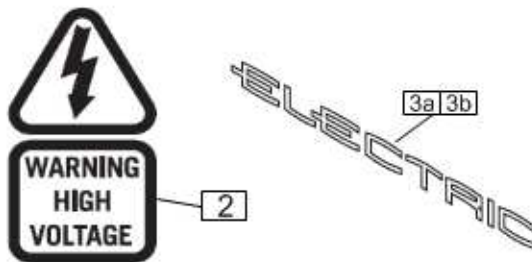

# Decals and User Manuals

1a|1b|1c|1d|1e|1f|1g|1h|1i

<b>Item ID</b>	<b>Part Number</b>	<b>Description</b>
1a	104-00100	MY07 Owner's Manual
1b	156-00002	MY08 Owner's Manual
1c	156-00003	MY09 Owner's Manual (Bilingual)
1d	156-00010	MY10 Owners Manual (English)
1e	156-00009	My10 Owners Manual (Bilingual)
1f	156-00005	My10 Owners Manual (English)
1g	156-00006	Service Manual 2007
1h	156-00007	Service Manual 2008
1i	156-00008	Service Manual 2009
2	104-00016	Decal - High voltage warning label
3a	104-00013	Decal - ELECTRIC - black outline
3b	104-00014	Decal - ELECTRIC - white outline
4	104-00017	Decal - Sun visor warning
5	104-00015	Decal - Low speed triangle