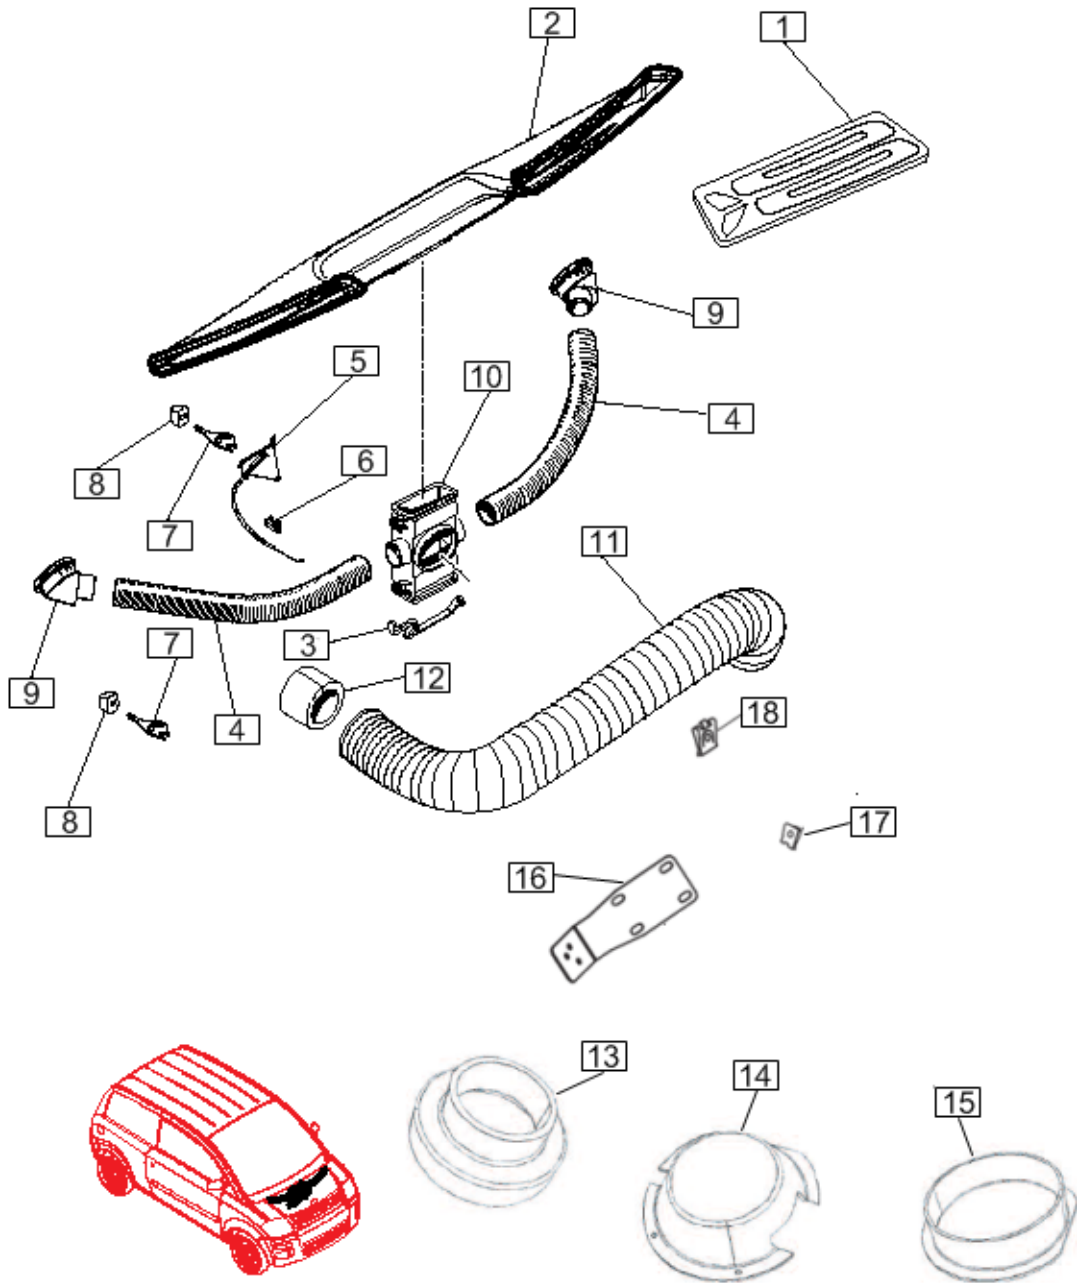

Heating and Ventilation System -
Components

Item ID	Item Number	Description
1	160-00676	Foam - Air diffuser
2	160-00102	Air diffuser
3	160-00168	Control bracket
4	160-00170	Duct
5	160-00152	Control cable
6	160-00041	Control cable clip
7	160-00035	Control handle
8	160-00028	Heating knob
9	160-00091	Panel outlet
10	160-00223	Air distribution plenum
11	160-00153	Heater duct
12	160-00272	Seal
13	102-00019	Duct - Diffuser box inlet adapter
14	102-00020	Duct - Blower cap
15	102-00021	Duct - Blower inlet adapter
16	160-00182	Air inlet duct suport
17	160-00205	Heating duct fixing clip
18	160-00268	Clip nut