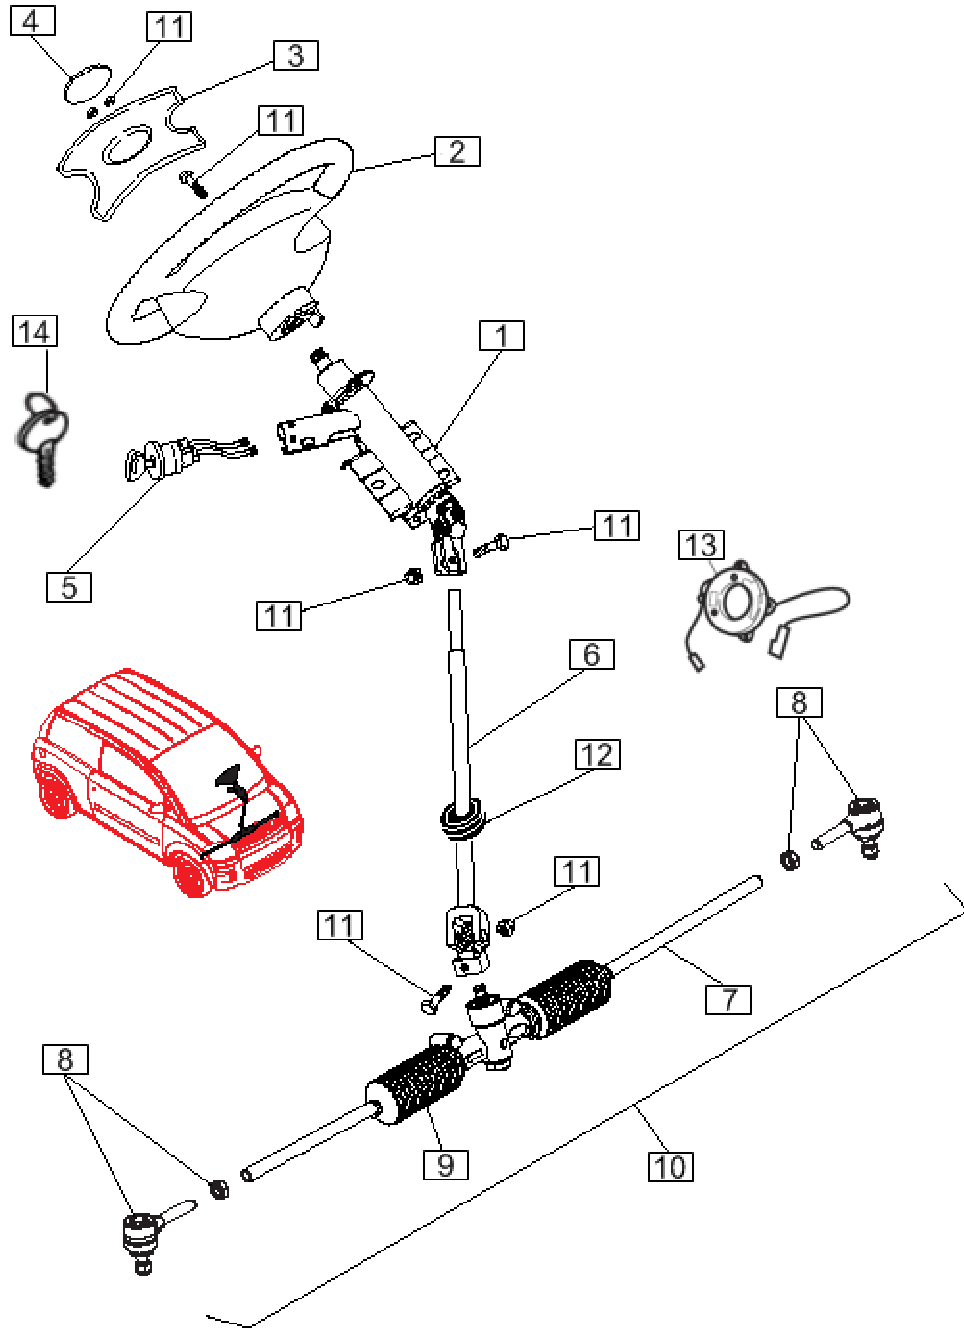

Steering

Item ID	Part Number	Description
1	160-00044	Steering column
2	160-00682	Steering wheel
3	160-00683	Steering wheel cover
4	104-00002	ZENN steering wheel logo
5	160-00511	Lock barrel ignition/door(Ignition 2 door lock cylinder and 2 keys)
6	160-00097	Steering shaft
7	160-00142	Steering tie rod + washer (inner tie rod)
8	160-00258	Steering ball tie rod end (Outer tie rod)
9	160-00259	Rack & pinion boot
10	160-00100	Rack & pinion assembly
11	160-10004	Steering fasteners assembly (Steering U-Joint Fasteners)
12	160-00156	Grommet pass
13	160-00278	Clock spring
14	102-00045	Key blank