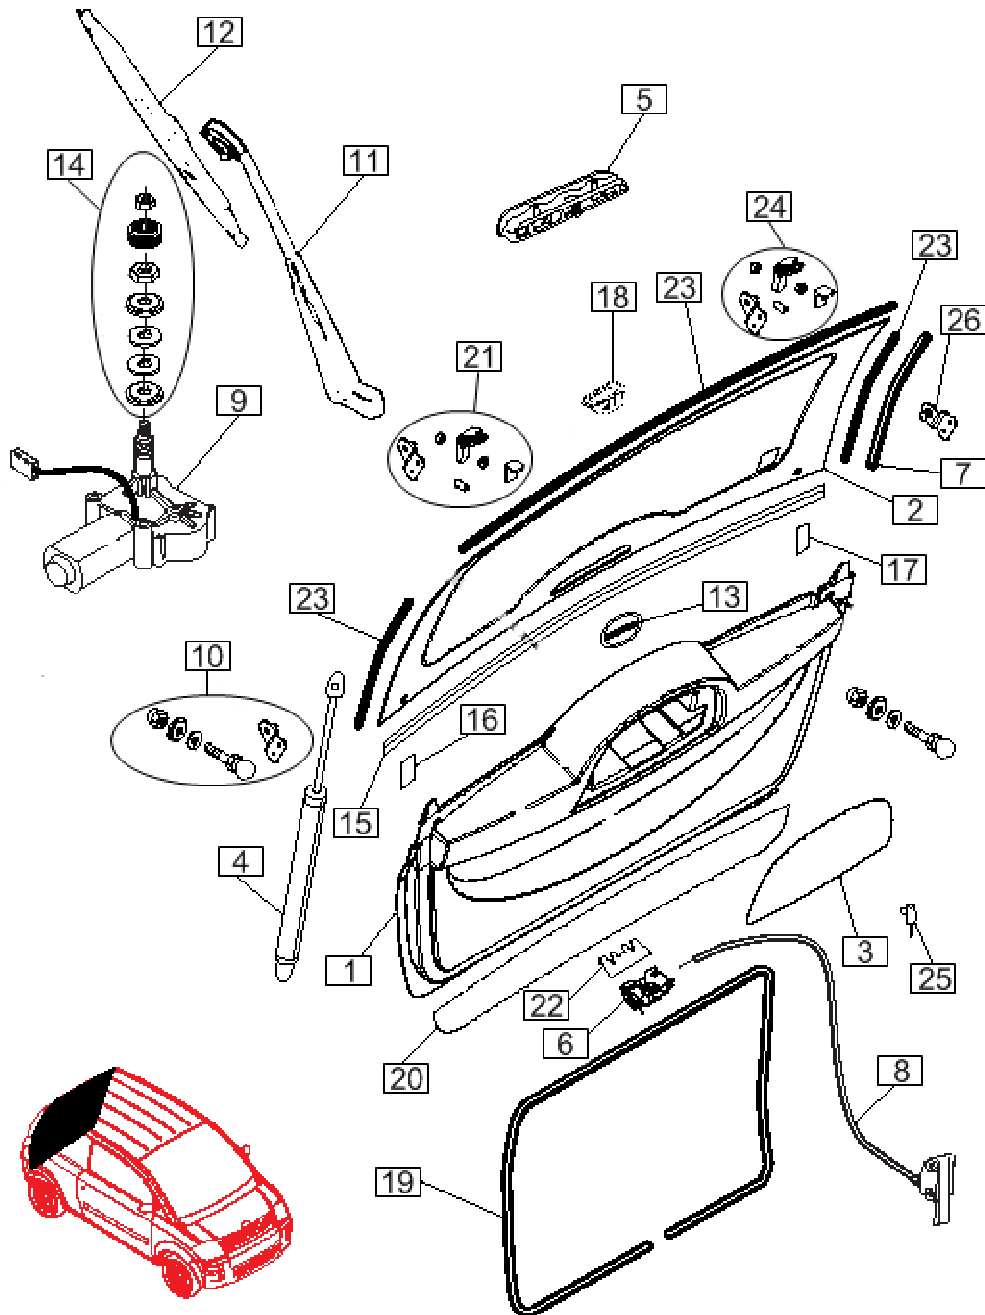

Rear Door

Item ID	Part Number	Description
1	160-00382	Interior hatchback trim panel / exterior
2	160-00237	Hatchback windshield
3	160-00163	Hatchback interior panel cover
4	160-00123	Hatchback gas struts
5	160-00054	Hatchback stop light
6	160-00260	Hatchback latch
7	160-00038	Rear window wiring harness protection tube
8	160-00344	Hatchback release cable
9	160-00146	Rear windshield wiper motor
10	160-10008	Hatchback gas struts attachment assembly
11	160-00261	Rear windshield wiper arm
12	160-00399	Rear windshield wiper blade
13	104-00010	ZENN logo
14	160-10022	Rear wiper arm attachment assembly
15	160-00059	Hatchback window lower molding
16	160-00631	Right adhesive joint (Trim to class)
17	160-00322	Left adhesive joint (Trim to class)
18	160-00632	License plate light
19	160-00105	Hatchback weather strip
20	160-00669	Hatchback molding (outer)
21	160-10009	Right hatchback hardware
22	160-00313	Rear door lock plate
23	160-00040	Hatchback window side molding (quantity needed 3 per vehicle)
24	160-10010	Left hatchback hardware
25	160-00633	Stopper
26	160-00078	Gas strut support bracket