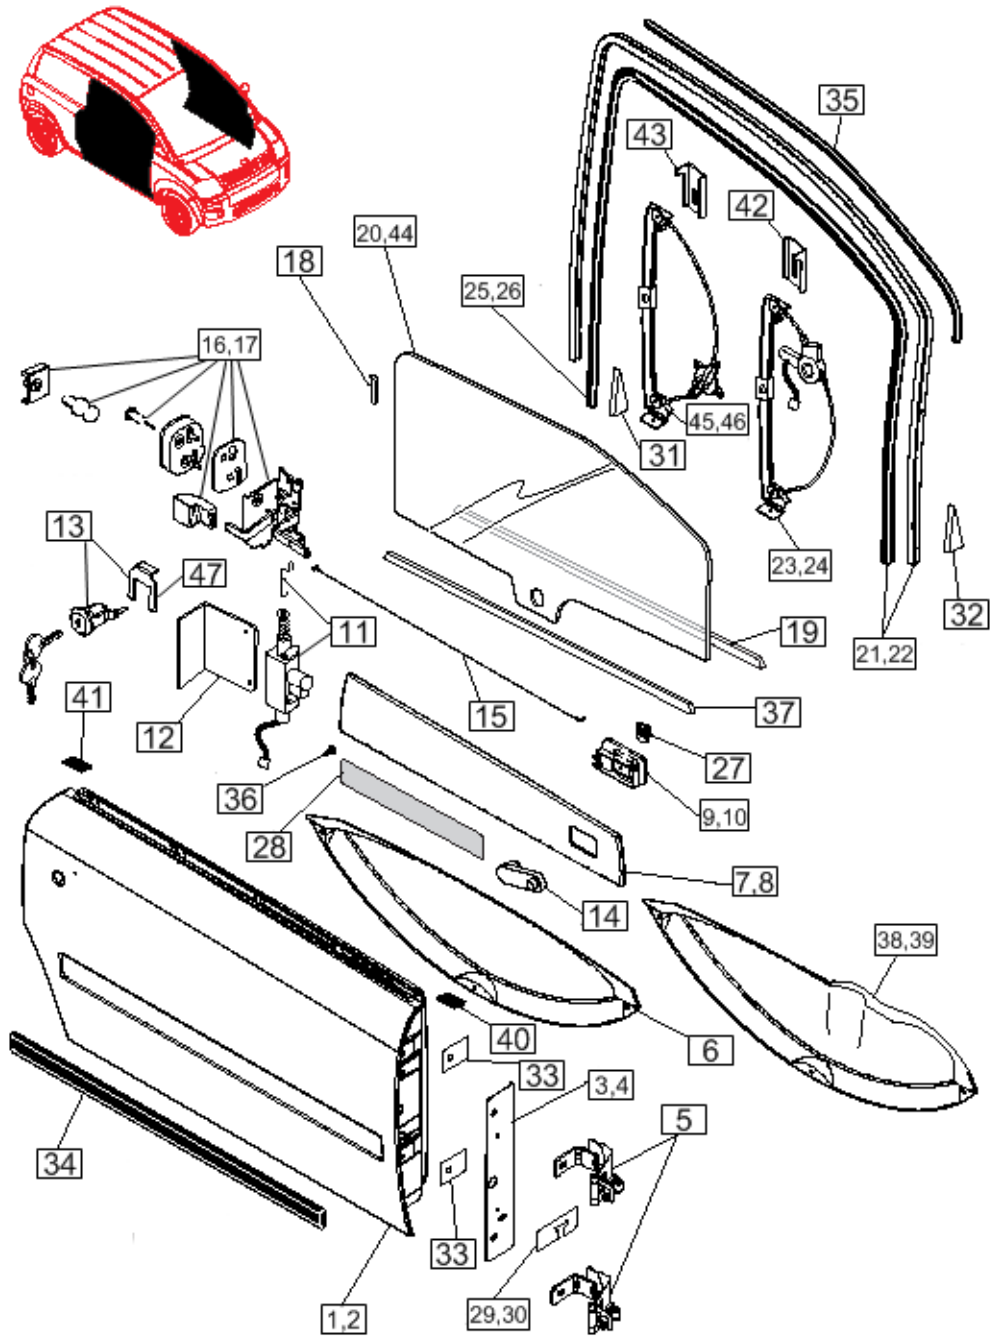

Side Doors

Item ID	Part Number	Description
1	160-00587	Left door with light
2	160-00588	Right door with light
3	160-00238	Right hinge
4	160-00239	Left hinge
5	160-00122	Door hinge
6	160-00093	Storage compartment
7	160-00657	Right trim
8	160-00658	Left trim
9	160-00240	Right interior door handle
10	160-00241	Left interior door handle
11	160-10005	Door lock actuator assembly
12	160-00243	Door lock actuator bracket
13	160-10019	Door lock /Ignition lock assembly
14	160-00363	Window crank handle
15	160-00244	Interior handle release
16	160-10006	Right door lock assembly
17	160-10007	Left door lock assembly
18	160-00248	Glass guiding clip
19	160-00106	Door seal - WFA
20	160-00236	Left door glass
21	160-00351	Right door frame + window weather strip
22	160-00350	Left door frame + window weather strip
23	160-00251	Right window regulator
24	160-00252	Left window regulator
25	160-00353	Right door window weather strip
26	160-00352	Left door window weather strip
27	160-00265	Safety ST 4.8 clip
28	160-00253	Velcro
29	160-00198	Door alignment spacer, 1/16 inches
30	160-00199	Door alignment spacer, 1/32 inches
31	160-00391	Front corner seal
32	160-00390	Rear corner seal
33	160-00312	Door hinge reinforcement plate
34	160-00717	Exterior door molding
35	160-00522	Weather-strip
36	160-00117	Push pin (black)
37	160-00302	Window seal
38	160-00590	Right Storage compartment
39	160-00591	Left Storage compartment
40	160-00592	Cover
41	160-00593	Cover
42	160-00594	Left adjustable stop
43	160-00595	Right adjustable stop
44	160-00235	Right door glass
45	160-00249	Right manual window regulator
46	160-00250	Left manual window regulator
47	160-00510	Doorlock retainer