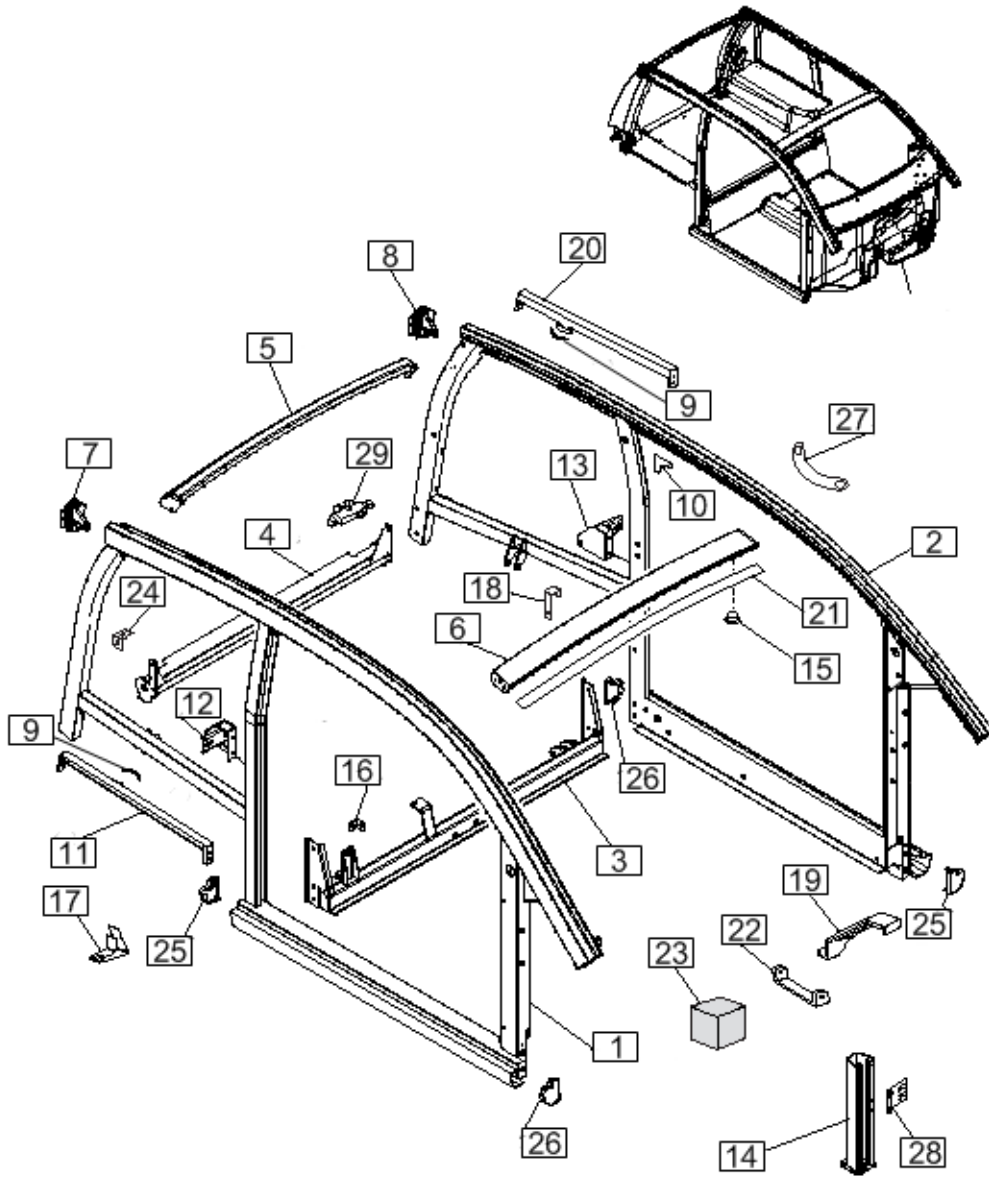

Main Body Frame

Item ID	Part Number	Description
1	160-00659	Alu right side body black
2	160-00660	Alu left side body black
3	160-00596	Axle support cross member black
4	160-00597	Alu lower cross member black
5	160-00598	Alu upper cross member black
6	160-00599	Windshield upper cross member black
7	160-00118	Right plug
8	160-00119	Left plug
9	160-00058	Rubber seal
10	160-00124	Door sealing gusset
11	160-00336	Right rear trim bracket
12	160-00120	Right support bracket
13	160-00121	Left support bracket
14	160-00114	Consol support
15	160-00159	Plug
16	160-00169	Wiring harness bracket
17	105-00110	Vent hole tube clip
18	160-00208	Wiring harness bracket
19	160-00133	Direction shifter support bracket
20	160-00337	Left rear trim bracket
21	160-00365	Windshield plate
22	160-00395	Center bracket
23	160-00412	Foam block
24	160-00600	Support bracket
25	160-00293	Right rear or left front base plug
26	160-00292	Left rear or right front base plug
27	160-00298	Handle + Plugs
28	160-00604	Lower trim block
29	160-00173	Hatchback door lock